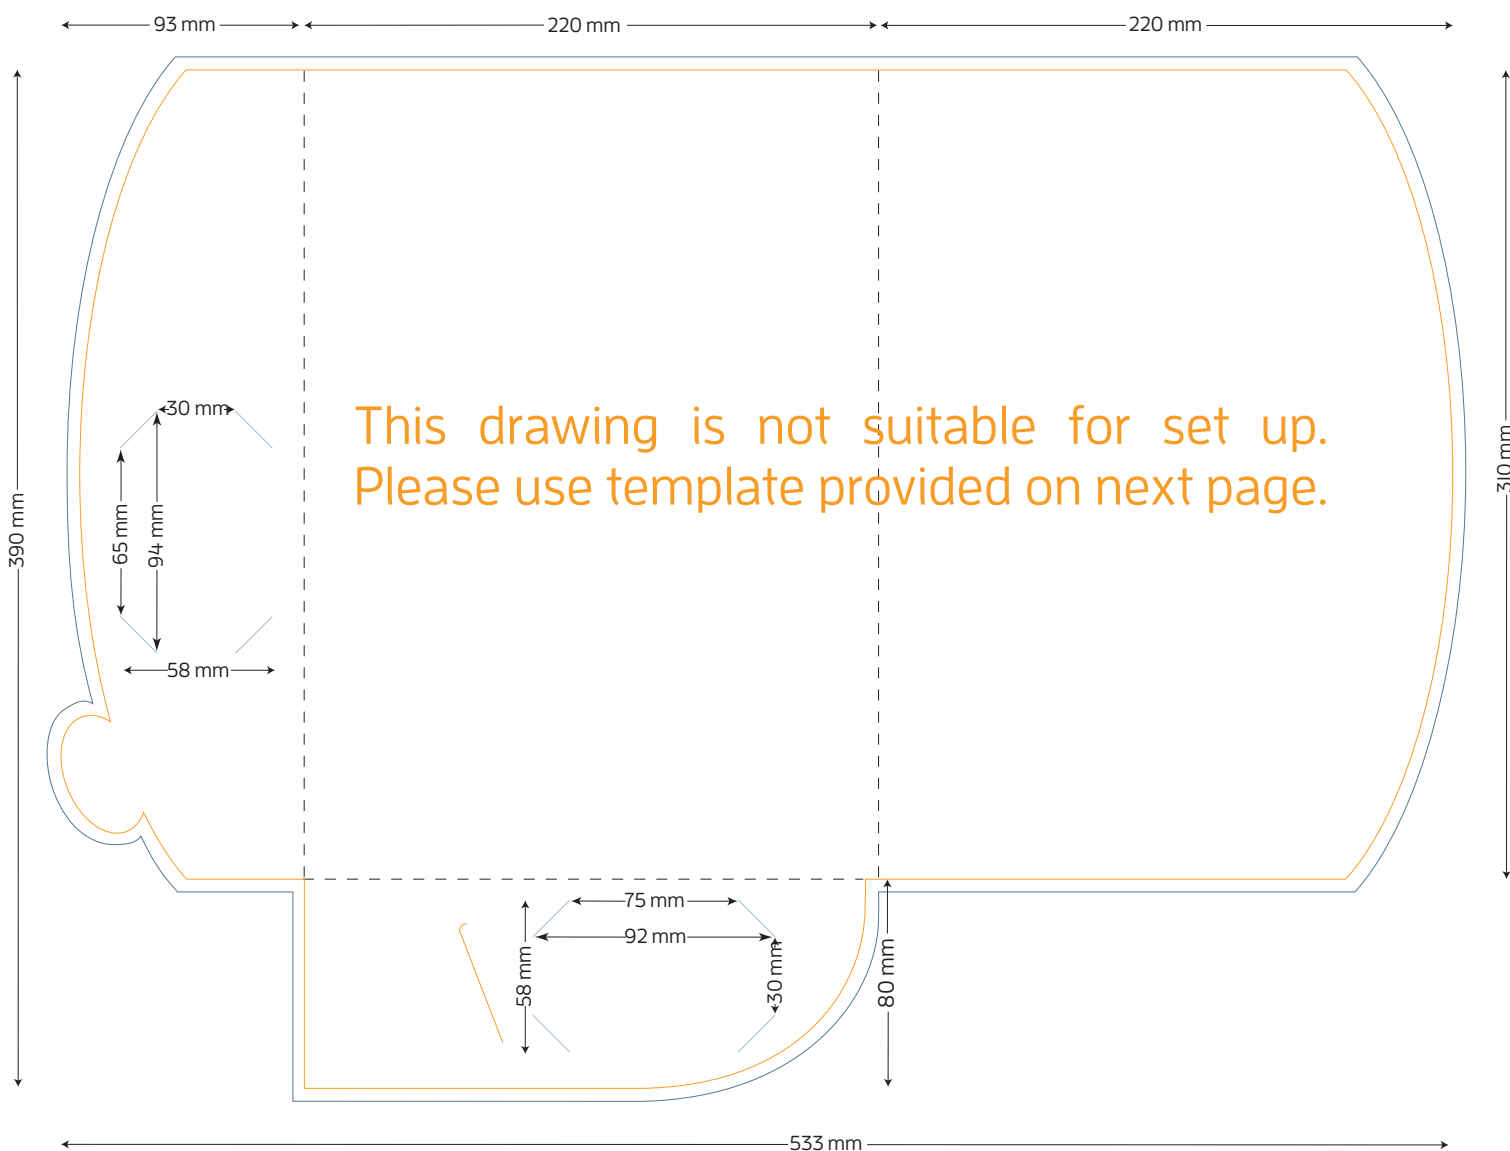

Style I A4 Presentation Folder - No Gusset

FOLDED SIZE: 220mm x 310mm

TRIM SIZE: 533mm x 390mm

BLEED: 5mm on all sides

BUSINESS CARD SLITS

LOCKING TAB SLIT

Presentation Folder artwork needs to be supplied as a two page PDF per side.
Page 1 Artwork needs to include key lines. This is to demonstrate the position of images and text.
Page 2 Artwork has no key lines. This page will be used to generate the print file.

Style I A4 Presentation Folder - No Gusset

FOLDED SIZE: 220mm x 310mm