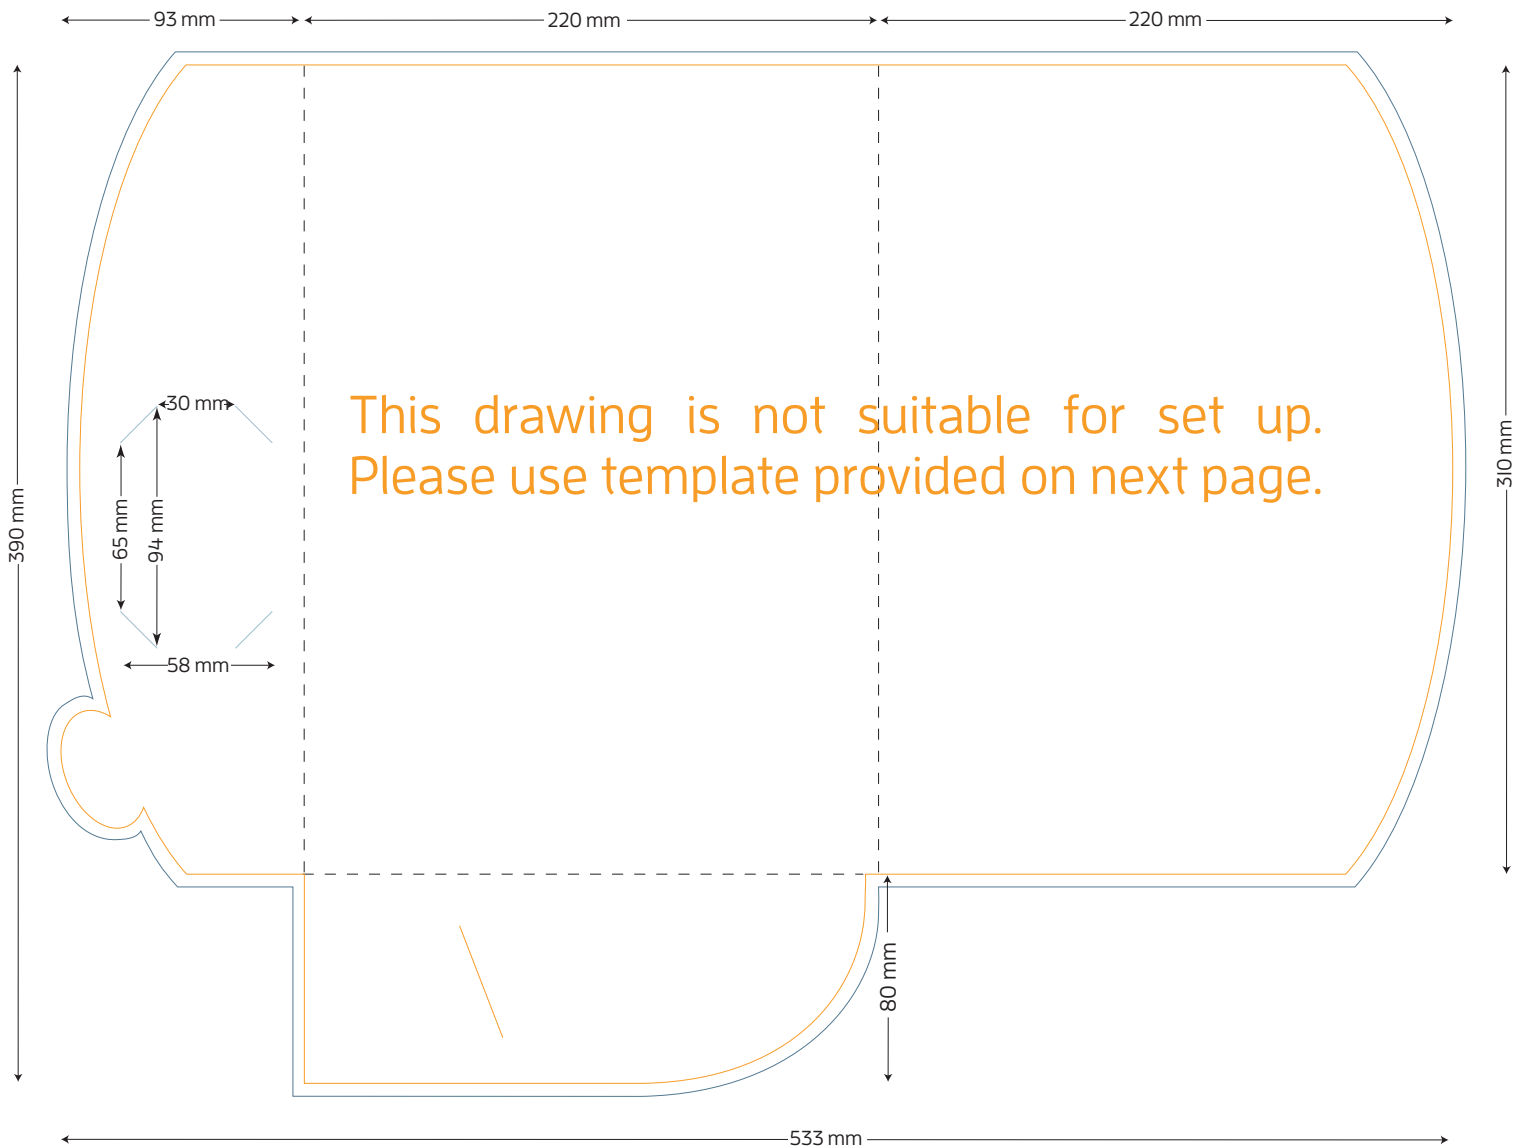

Style M A4 Presentation Folder - No Gusset

FOLDED SIZE: 220mm x 310mm

- TRIM SIZE: 533mm x 390mm
- BLEED: 5mm on all sides
- BUSINESS CARD SLITS
- LOCKING TAB SLIT

Presentation Folder artwork needs to be supplied as a two page PDF per side.

Page 1 Artwork needs to include key lines. This is to demonstrate the position of images and text.

Page 2 Artwork has no key lines. This page will be used to generate the print file.

Style M A4 Presentation Folder - No Gusset

FOLDED SIZE: 220mm x 310mm