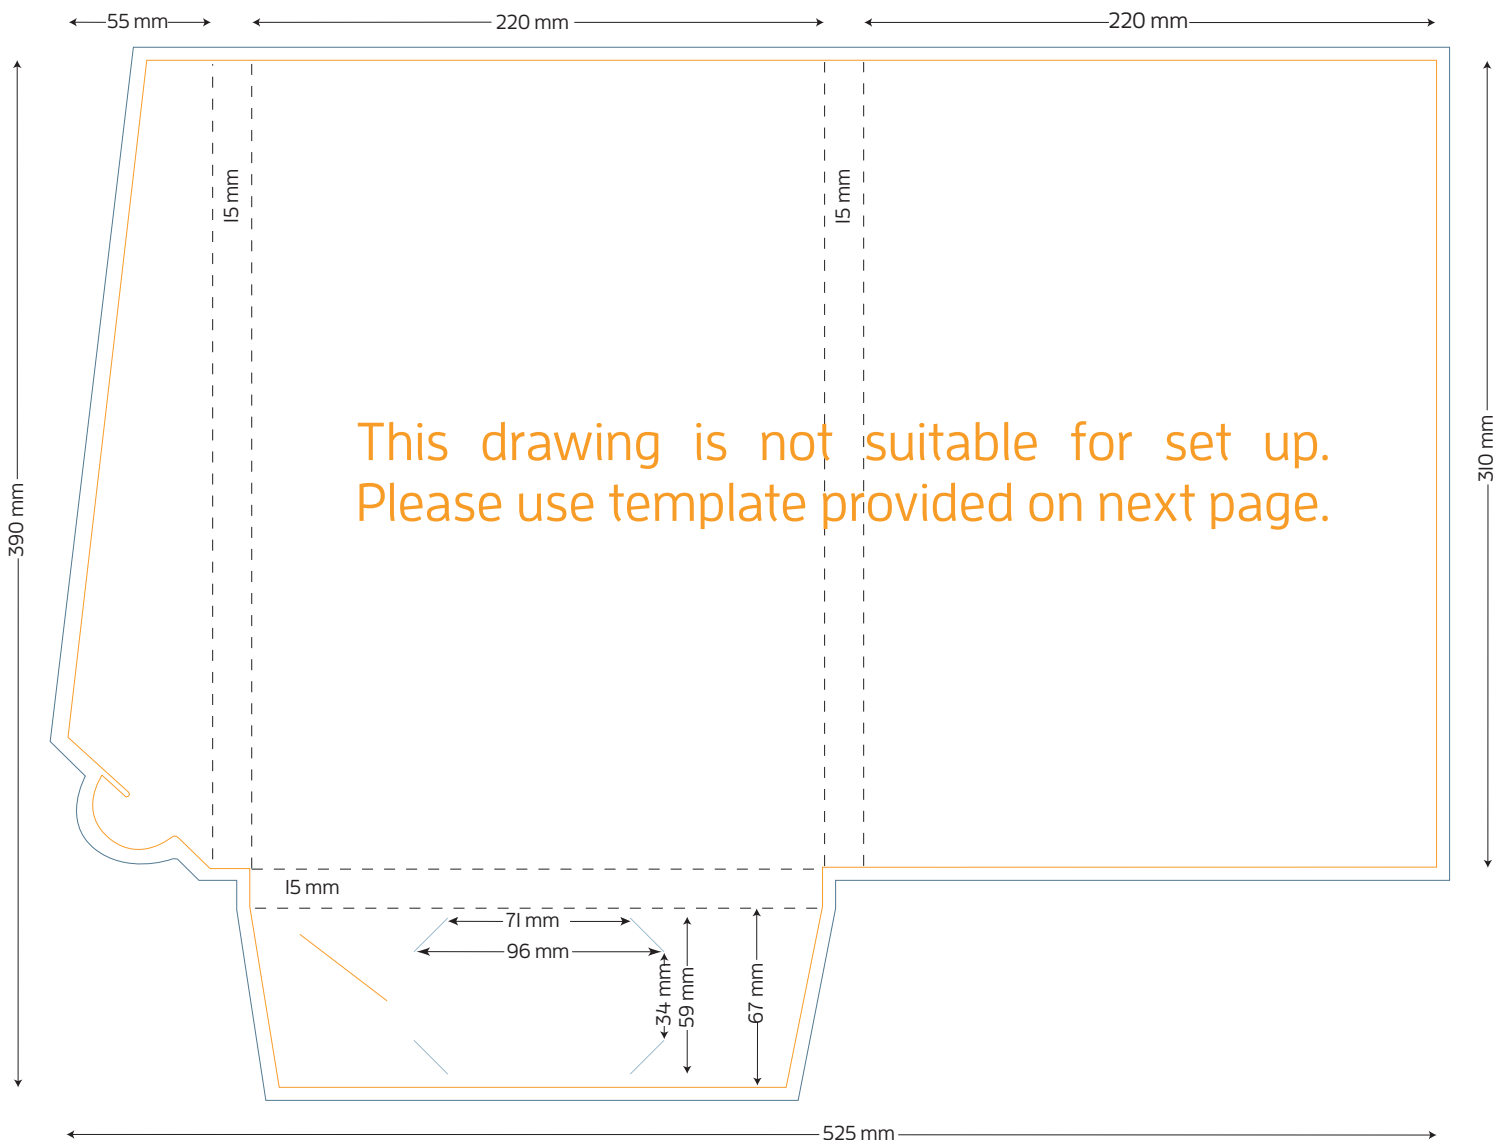

Style F A4 Presentation Folder - 15mm Gusset

15mm GUSSET

FOLDED SIZE: 220mm x 310mm

- TRIM SIZE: 525mm x 392mm
- BLEED: 5mm on all sides
- BUSINESS CARD SLITS
- LOCKING TAB SLIT

Presentation Folder artwork needs to be supplied as a two page PDF per side.
Page 1 Artwork needs to include key lines. This is to demonstrate the position of images and text.
Page 2 Artwork has no key lines. This page will be used to generate the print file.

Style F A4 Presentation Folder - 15mm Gusset

15mm GUSSET

FOLDED SIZE: 220mm x 310mm