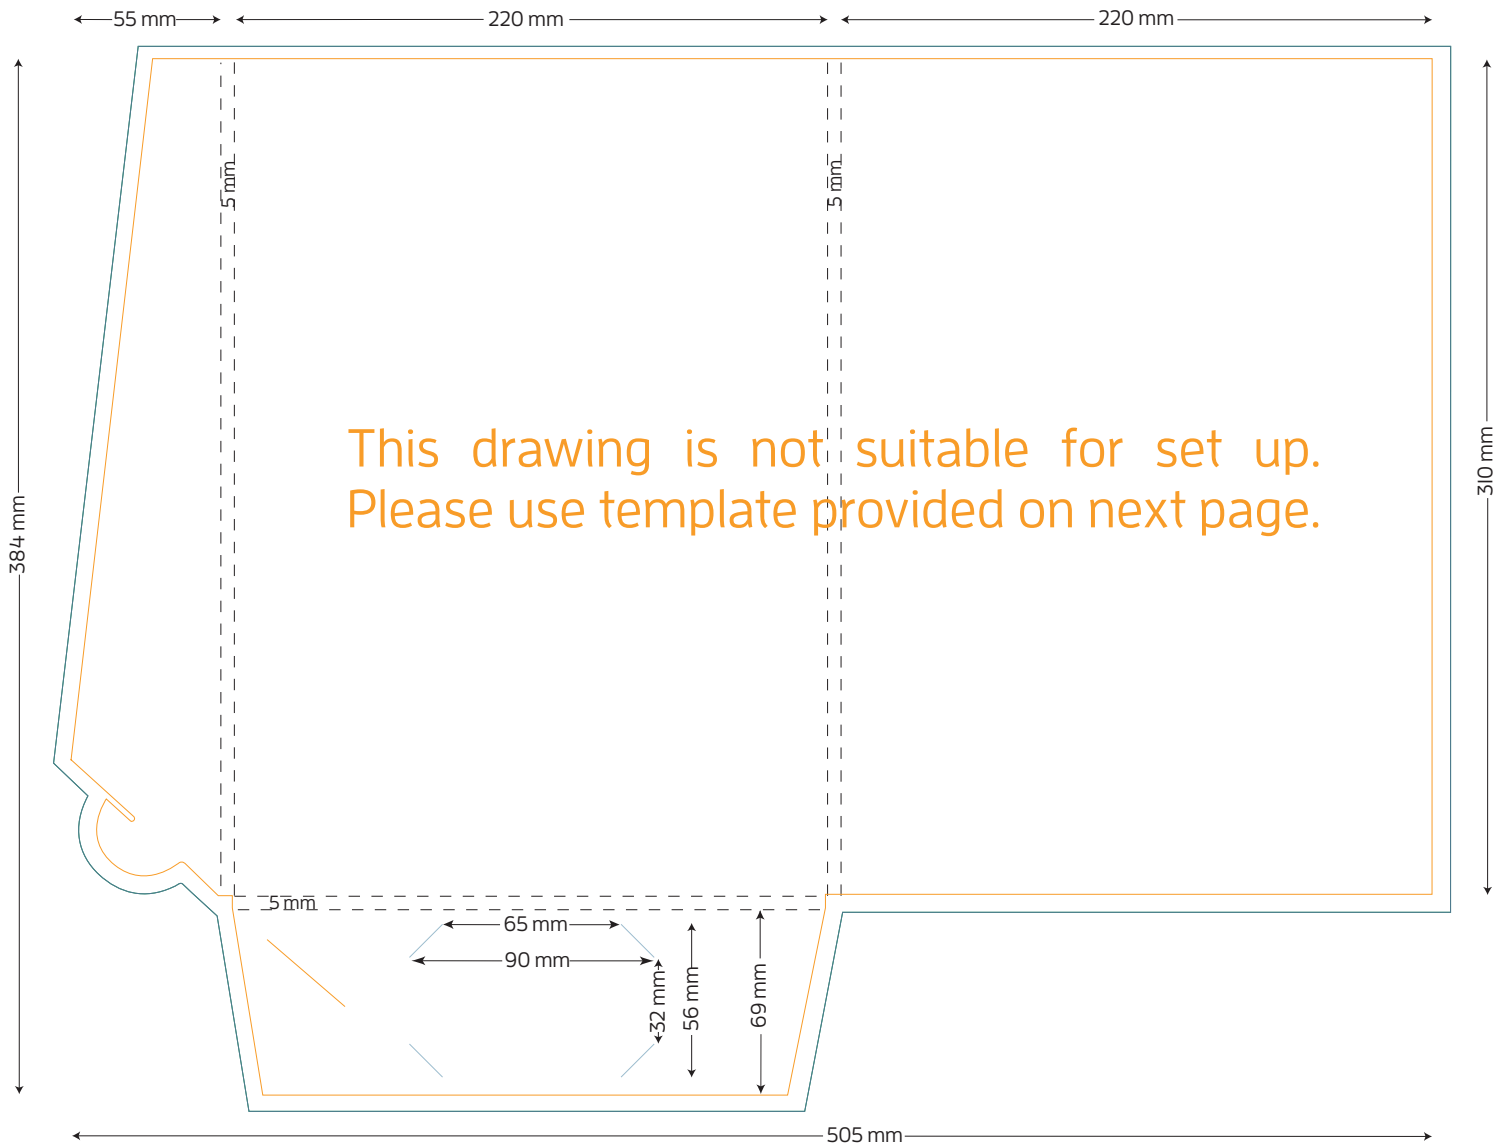

Style G A4 Presentation Folder - 5mm Gusset

5mm GUSSET

FOLDED SIZE: 220mm x 310mm

- TRIM SIZE: 505mm x 384mm
- BLEED: 5mm on all sides
- BUSINESS CARD SLITS (suitable for slimline card)
- LOCKING TAB SLIT

Presentation Folder artwork needs to be supplied as a two page PDF per side.

Page 1 Artwork needs to include key lines. This is to demonstrate the position of images and text.

Page 2 Artwork has no key lines. This page will be used to generate the print file.

Style G A4 Presentation Folder - 5mm Gusset

5mm GUSSET

FOLDED SIZE: 220mm x 310mm