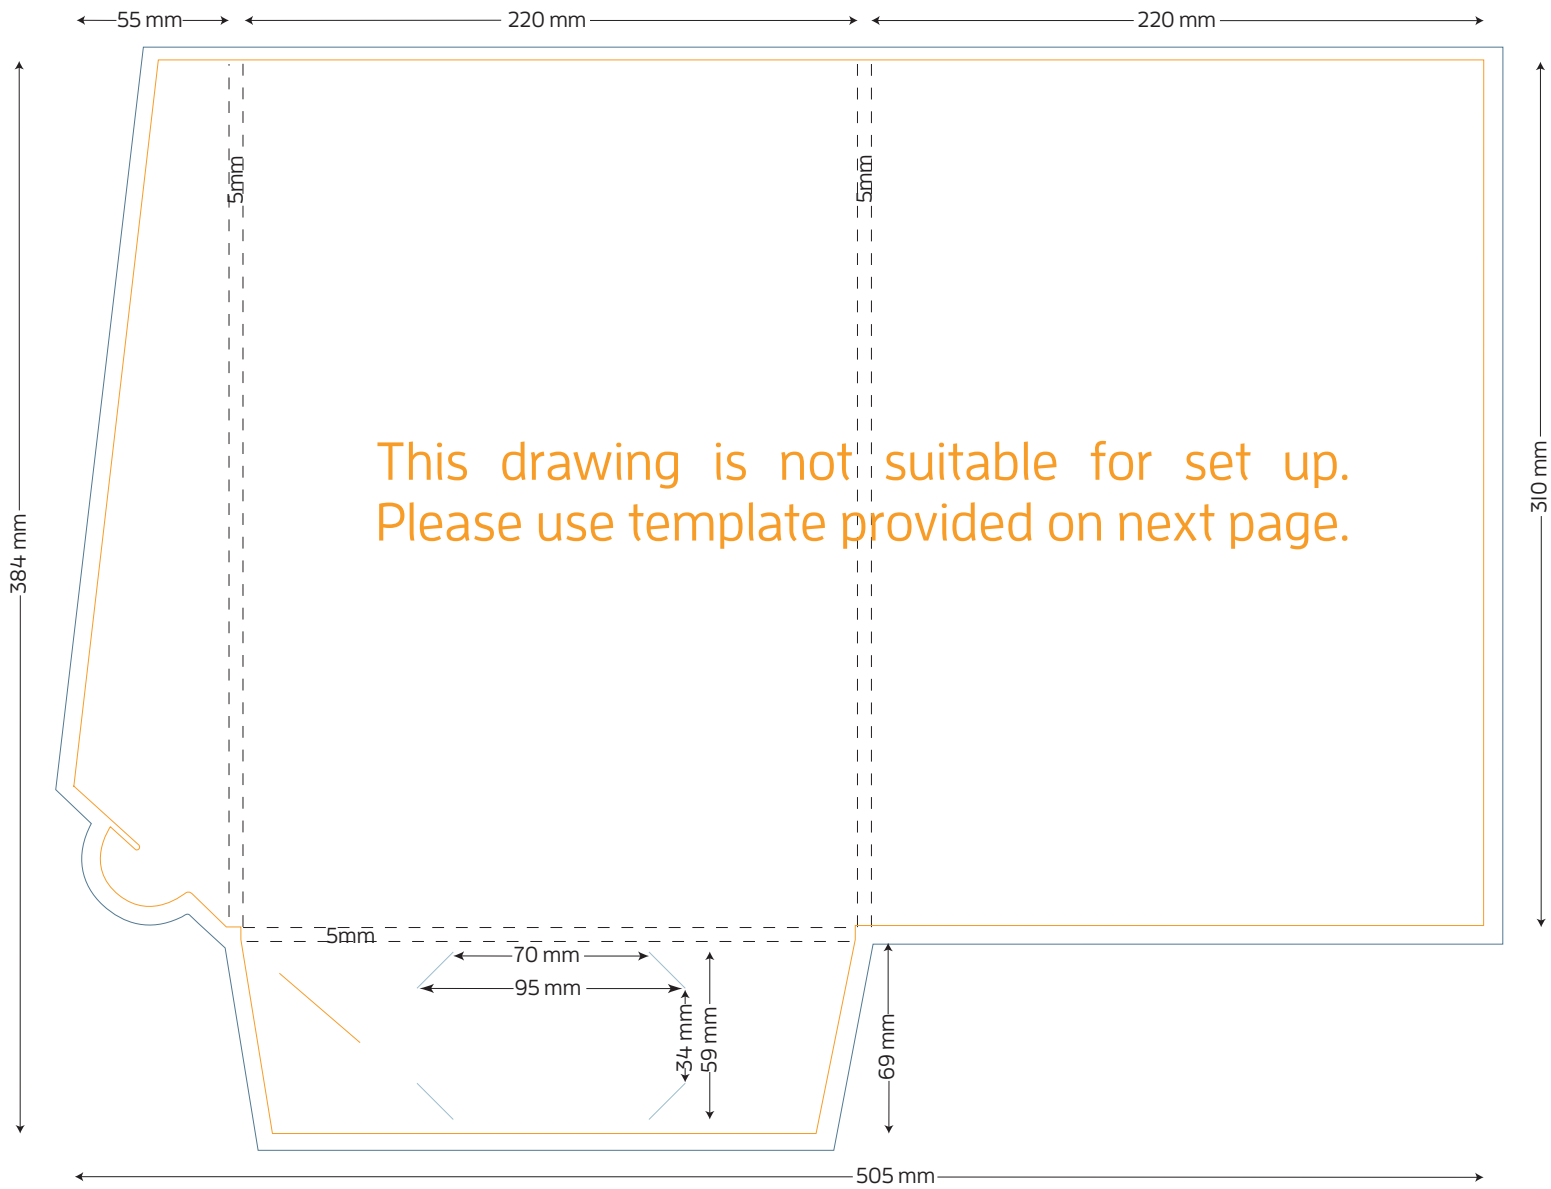

Double Gusset A4 Presentation Folder

5mm GUSSET

FOLDED SIZE: 220mm x 310mm

- TRIM SIZE: 505mm x 384mm
- BLEED: 5mm on all sides
- BUSINESS CARD SLITS
- LOCKING TAB SLIT

Presentation Folder artwork needs to be supplied as a two page PDF per side.

Page 1 Artwork needs to include key lines. This is to demonstrate the position of images and text.

Page 2 Artwork has no key lines. This page will be used to generate the print file.

Double Gusset A4 Presentation Folder

5mm GUSSET

FOLDED SIZE: 220mm x 310mm