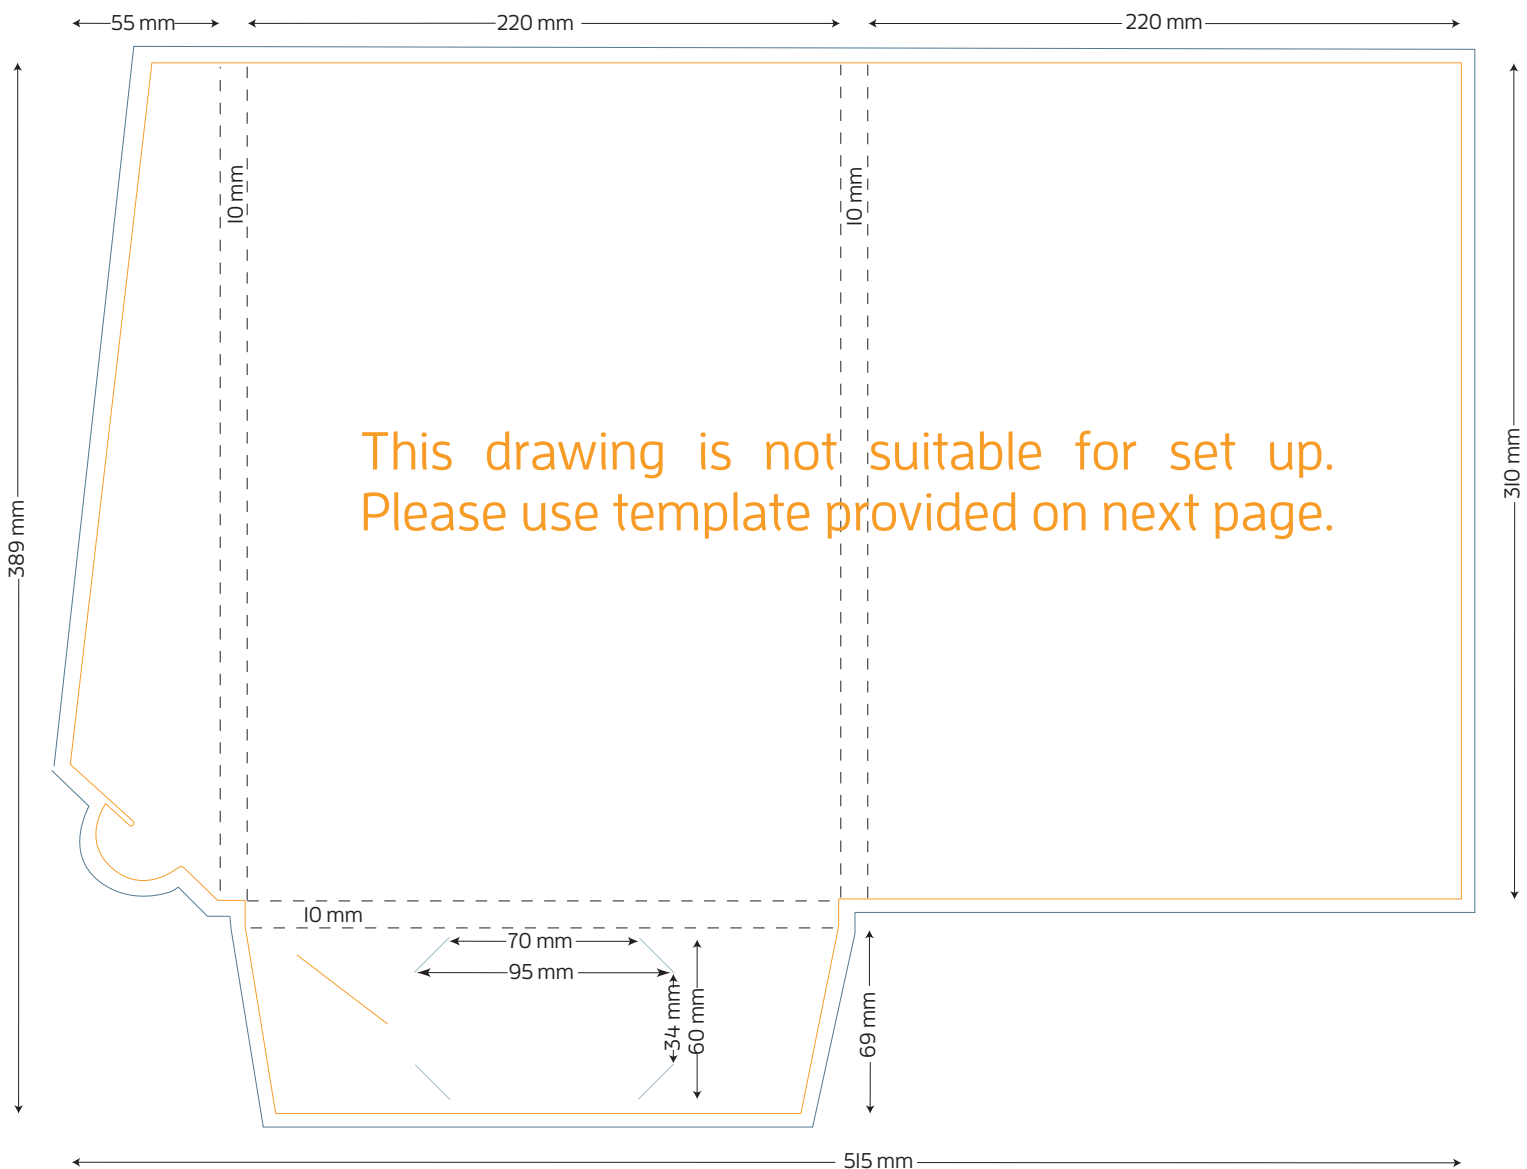

# Style E A4 Presentation Folder - 10mm Gusset

10mm GUSSET

FOLDED SIZE: 220mm x 310mm

- TRIM SIZE: 515mm x 389mm
- BLEED: 5mm on all sides
- BUSINESS CARD SLITS
- LOCKING TAB SLIT

Presentation Folder artwork needs to be supplied as a two page PDF per side.

Page 1 Artwork needs to include key lines. This is to demonstrate the position of images and text.

Page 2 Artwork has no key lines. This page will be used to generate the print file.

# Style E A4 Presentation Folder - 10mm Gusset

10mm GUSSET

FOLDED SIZE: 220mm x 310mm