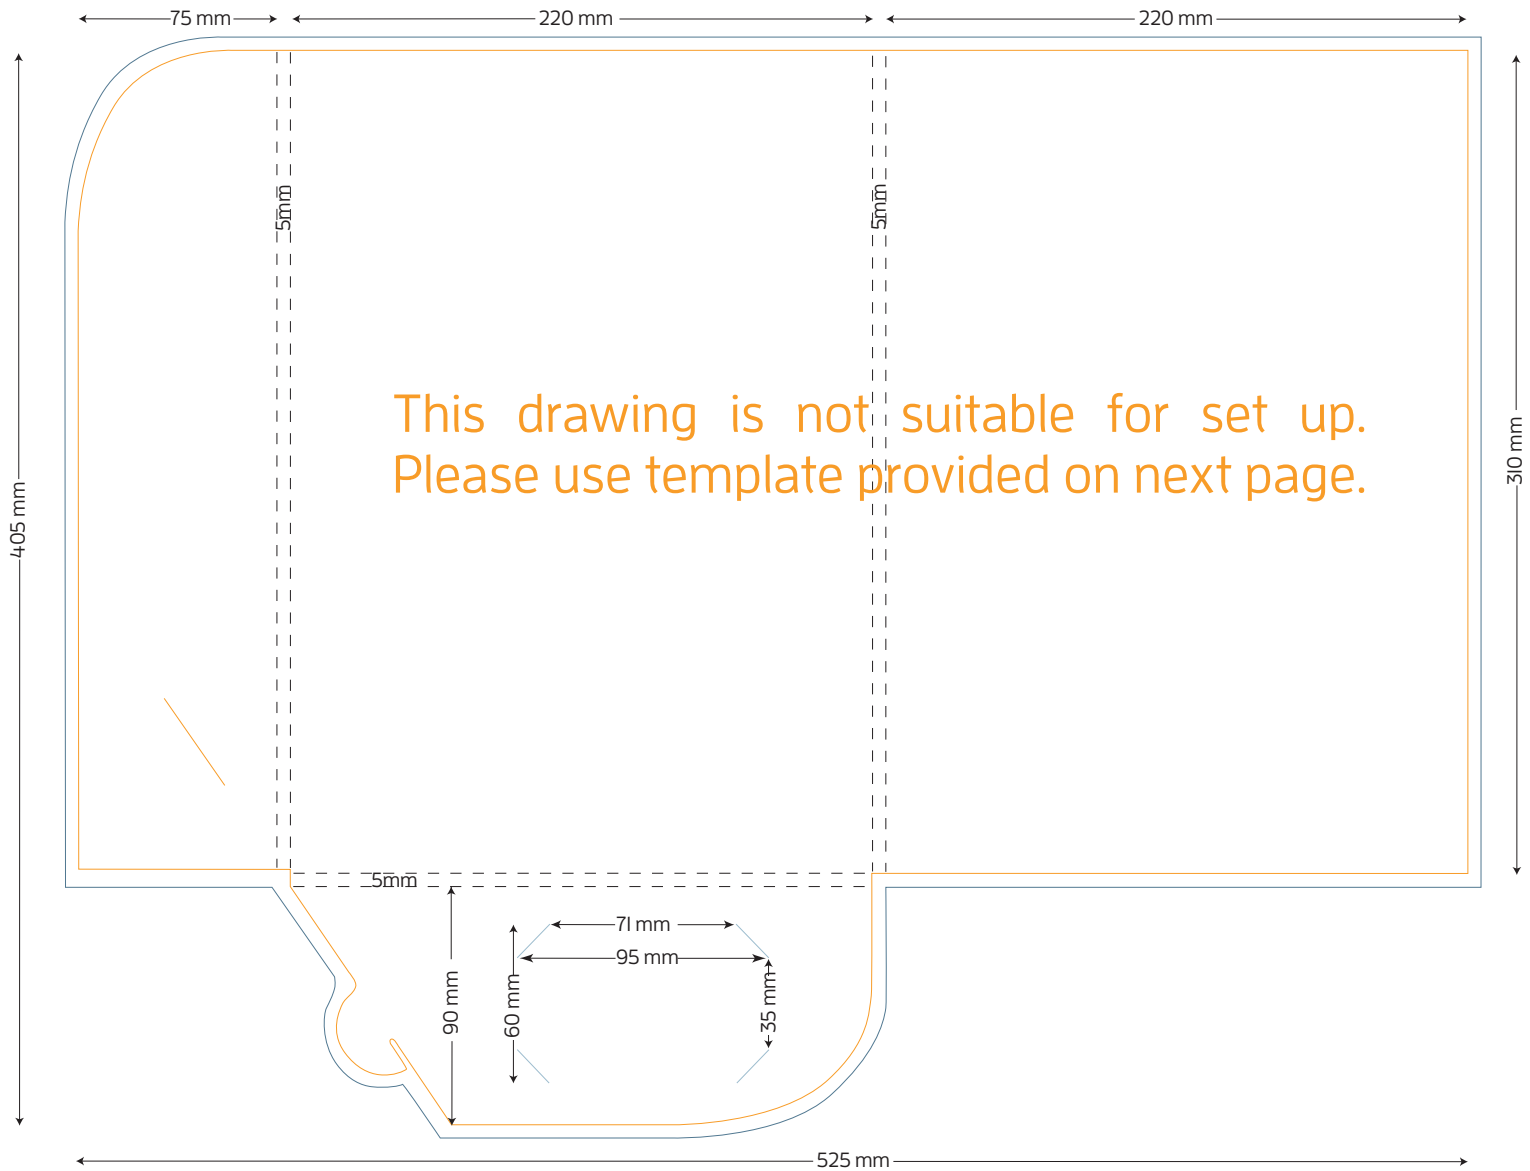

Style L A4 Presentation Folder - 5mm Gusset

FOLDED SIZE: 220mm x 310mm

- TRIM SIZE: 525mm x 405mm
- BLEED: 5mm on all sides
- BUSINESS CARD SLITS
- LOCKING TAB SLIT

Presentation Folder artwork needs to be supplied as a two page PDF per side.

Page 1 Artwork needs to include key lines. This is to demonstrate the position of images and text.

Page 2 Artwork has no key lines. This page will be used to generate the print file.

Style L A4 Presentation Folder - 5mm Gusset

FOLDED SIZE: 220mm x 310mm