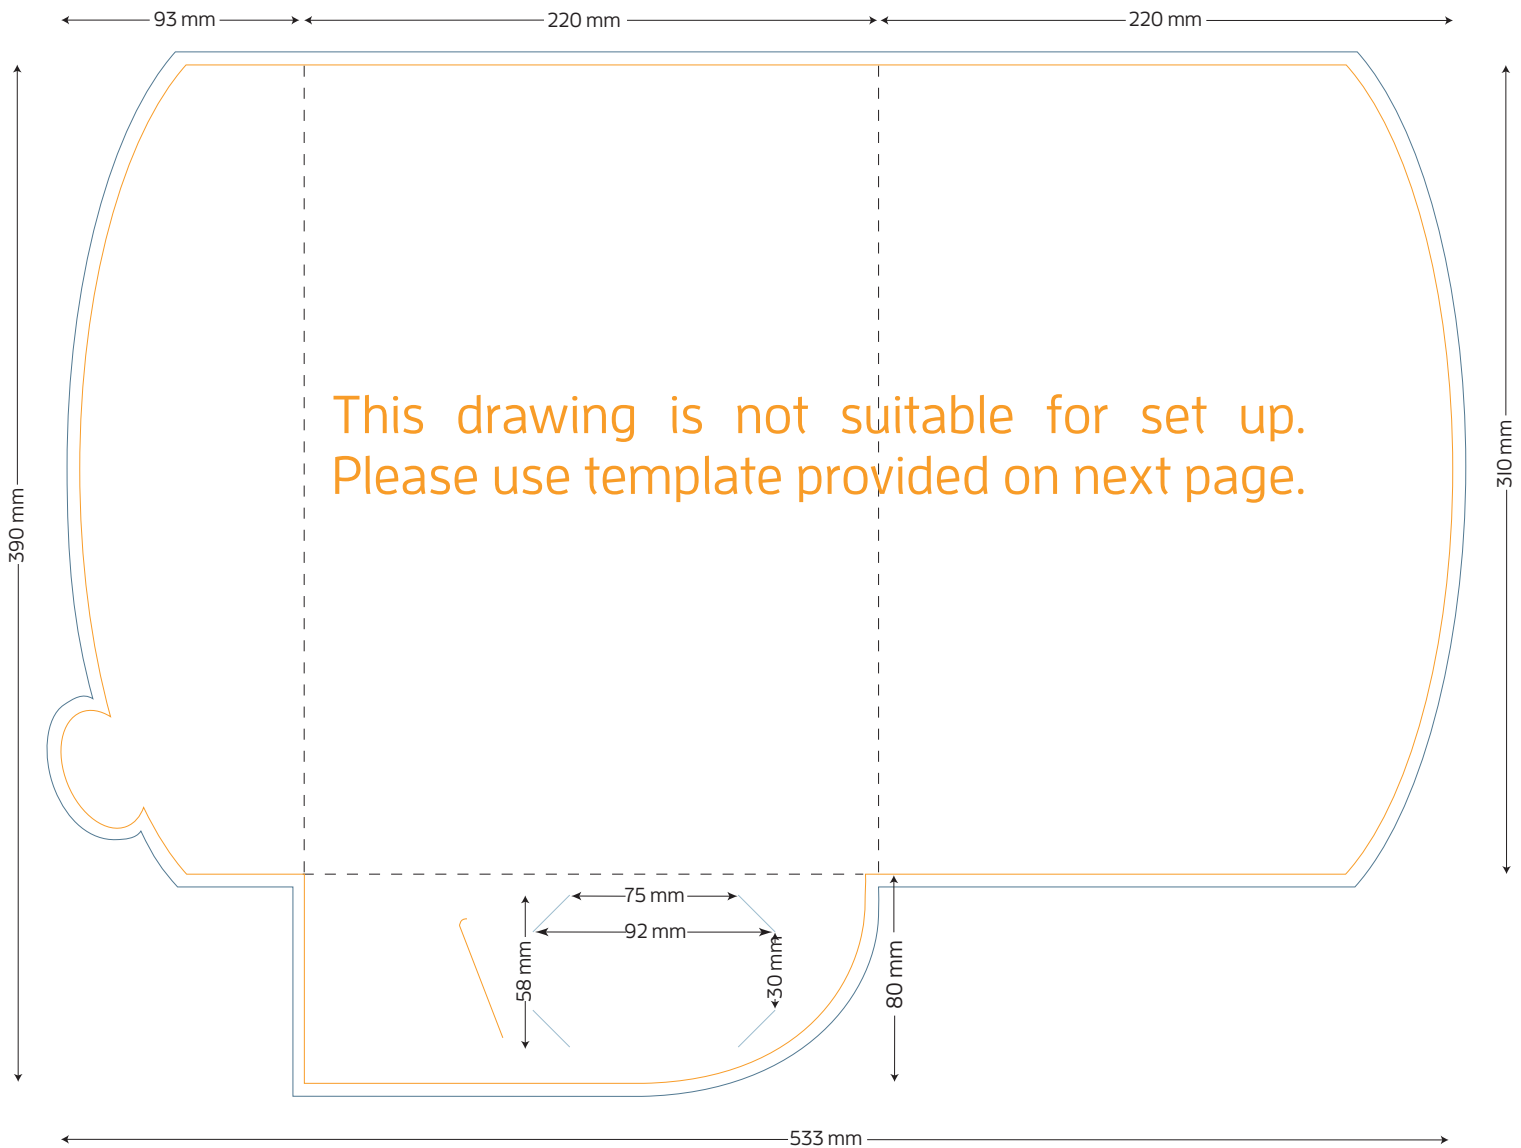

Style N A4 Presentation Folder - No Gusset

FOLDED SIZE: 220mm x 310mm

- TRIM SIZE: 533mm x 390mm
- BLEED: 5mm on all sides
- BUSINESS CARD SLITS
- LOCKING TAB SLIT

Presentation Folder artwork needs to be supplied as a two page PDF per side.

Page 1 Artwork needs to include key lines. This is to demonstrate the position of images and text.

Page 2 Artwork has no key lines. This page will be used to generate the print file.

Style N A4 Presentation Folder - No Gusset

FOLDED SIZE: 220mm x 310mm