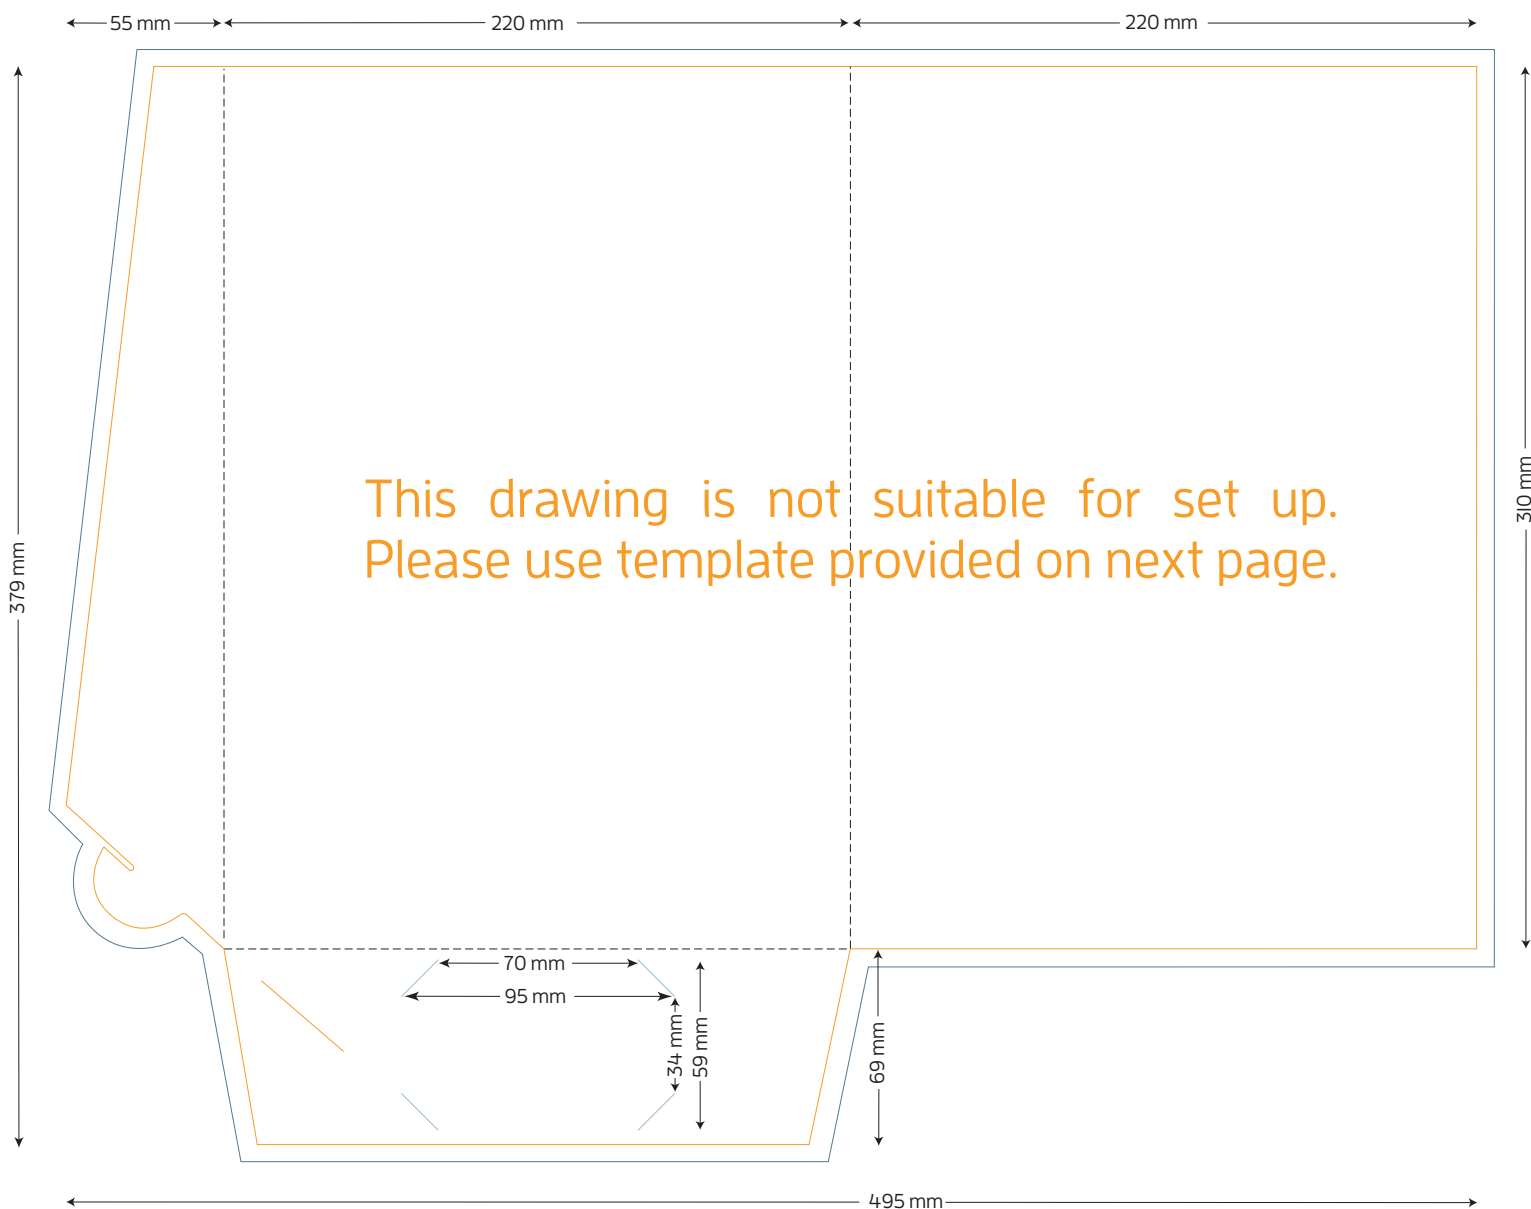

Single Gusset A4 Presentation Folder

FOLDED SIZE: 220mm x 310mm

- TRIM SIZE: 495mm x 379mm
- BLEED: 5mm on all sides
- BUSINESS CARD SLITS
- LOCKING TAB SLIT

Presentation Folder artwork needs to be supplied as a two page PDF per side.
Page 1 Artwork needs to include key lines. This is to demonstrate the position of images and text.
Page 2 Artwork has no key lines. This page will be used to generate the print file.

Single Gusset A4 Presentation Folder

FOLDED SIZE: 220mm x 310mm