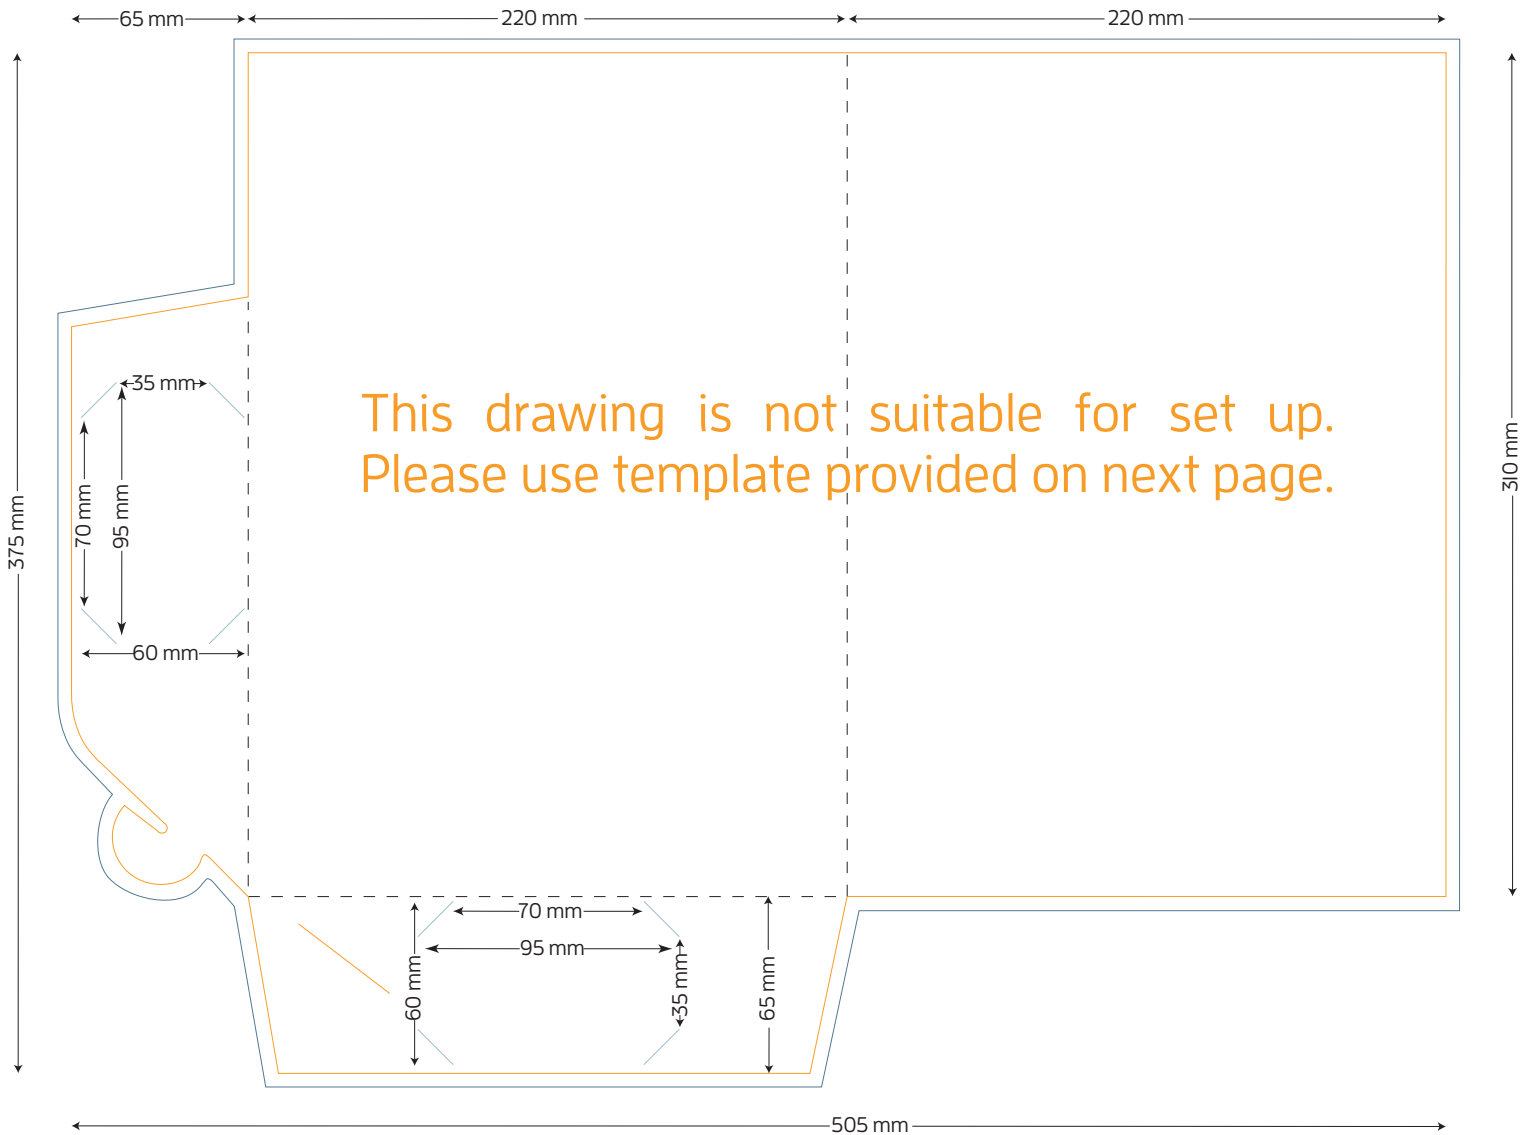

Style J A4 Presentation Folder - No Gusset

FOLDED SIZE: 220mm x 310mm

- TRIM SIZE: 505mm x 375mm
- BLEED: 5mm on all sides
- BUSINESS CARD SLITS
- LOCKING TAB SLIT

Presentation Folder artwork needs to be supplied as a two page PDF per side.

Page 1 Artwork needs to include key lines. This is to demonstrate the position of images and text.

Page 2 Artwork has no key lines. This page will be used to generate the print file.

Style J A4 Presentation Folder - No Gusset

FOLDED SIZE: 220mm x 310mm