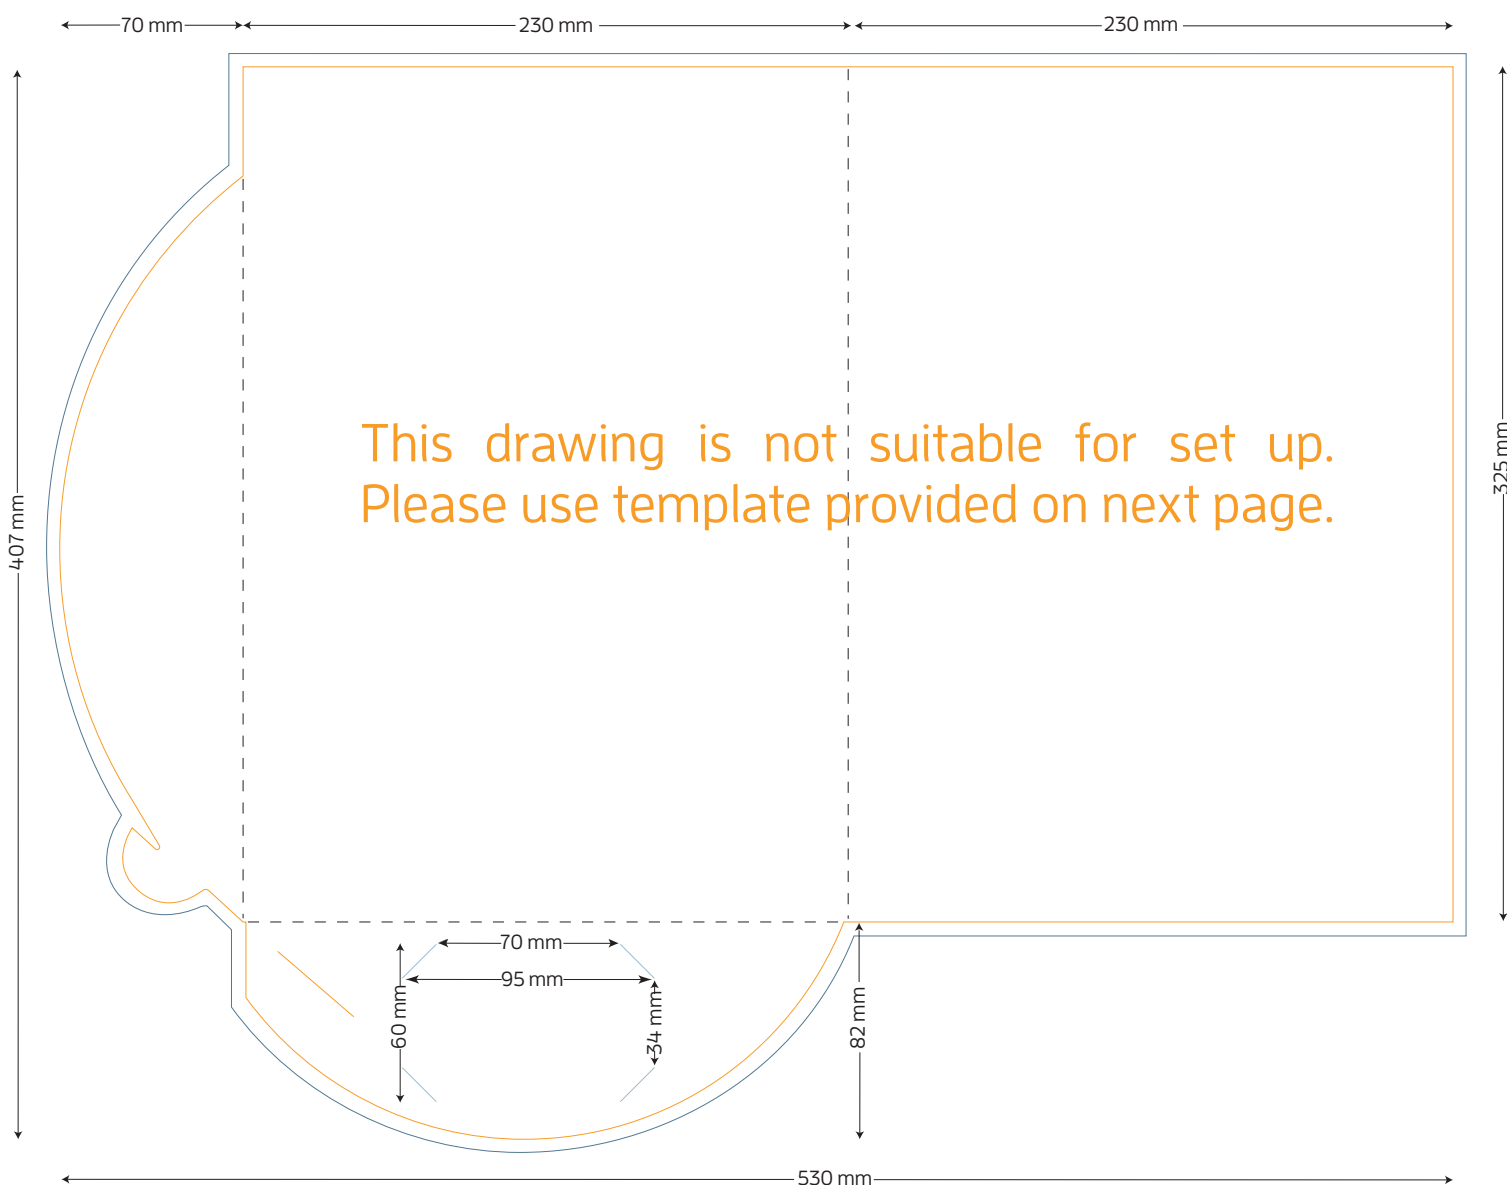

Style K A4 Presentation Folder - No Gusset

FOLDED SIZE: 230mm x 325mm

- TRIM SIZE: 530mm x 407mm
- BLEED: 5mm on all sides
- BUSINESS CARD SLITS
- LOCKING TAB SLIT

Presentation Folder artwork needs to be supplied as a two page PDF per side.
Page 1 Artwork needs to include key lines. This is to demonstrate the position of images and text.
Page 2 Artwork has no key lines. This page will be used to generate the print file.